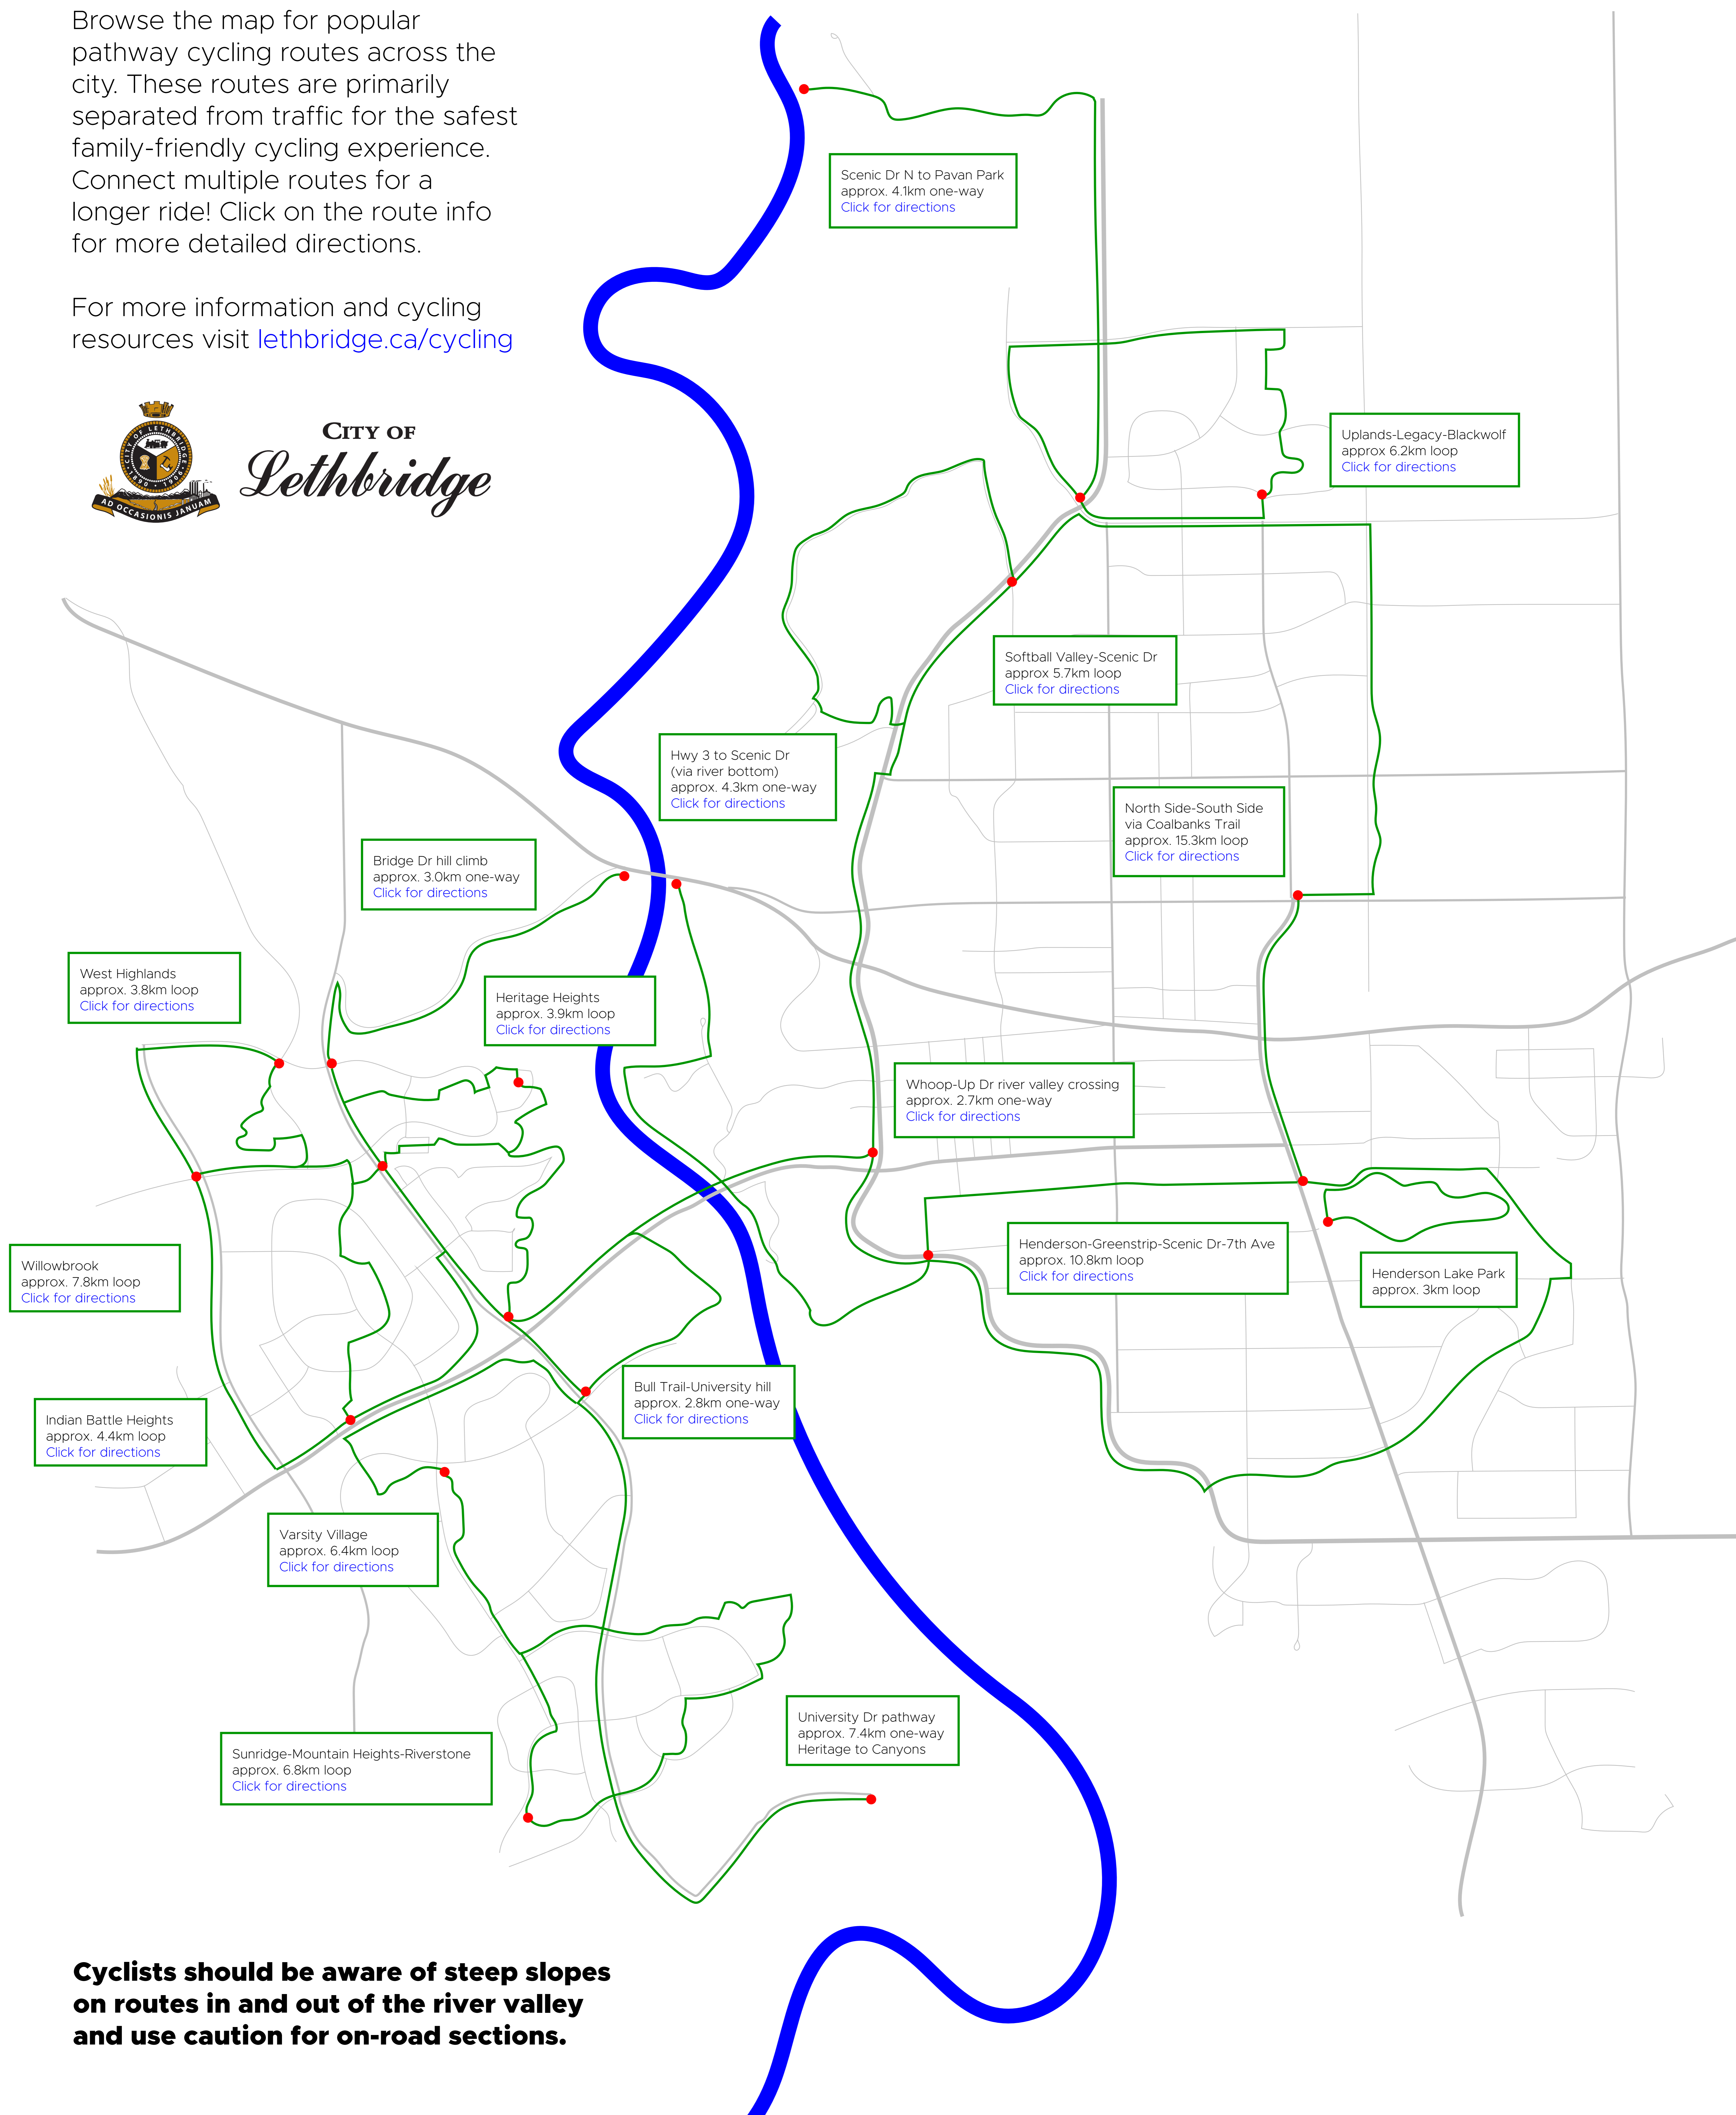

Pedal the Pathways - Lethbridge Cycling Map

Browse the map for popular pathway cycling routes across the city. These routes are primarily separated from traffic for the safest family-friendly cycling experience. Connect multiple routes for a longer ride! Click on the route info for more detailed directions.

For more information and cycling resources visit lethbridge.ca/cycling

CITY OF
Lethbridge

Cyclists should be aware of steep slopes on routes in and out of the river valley and use caution for on-road sections.