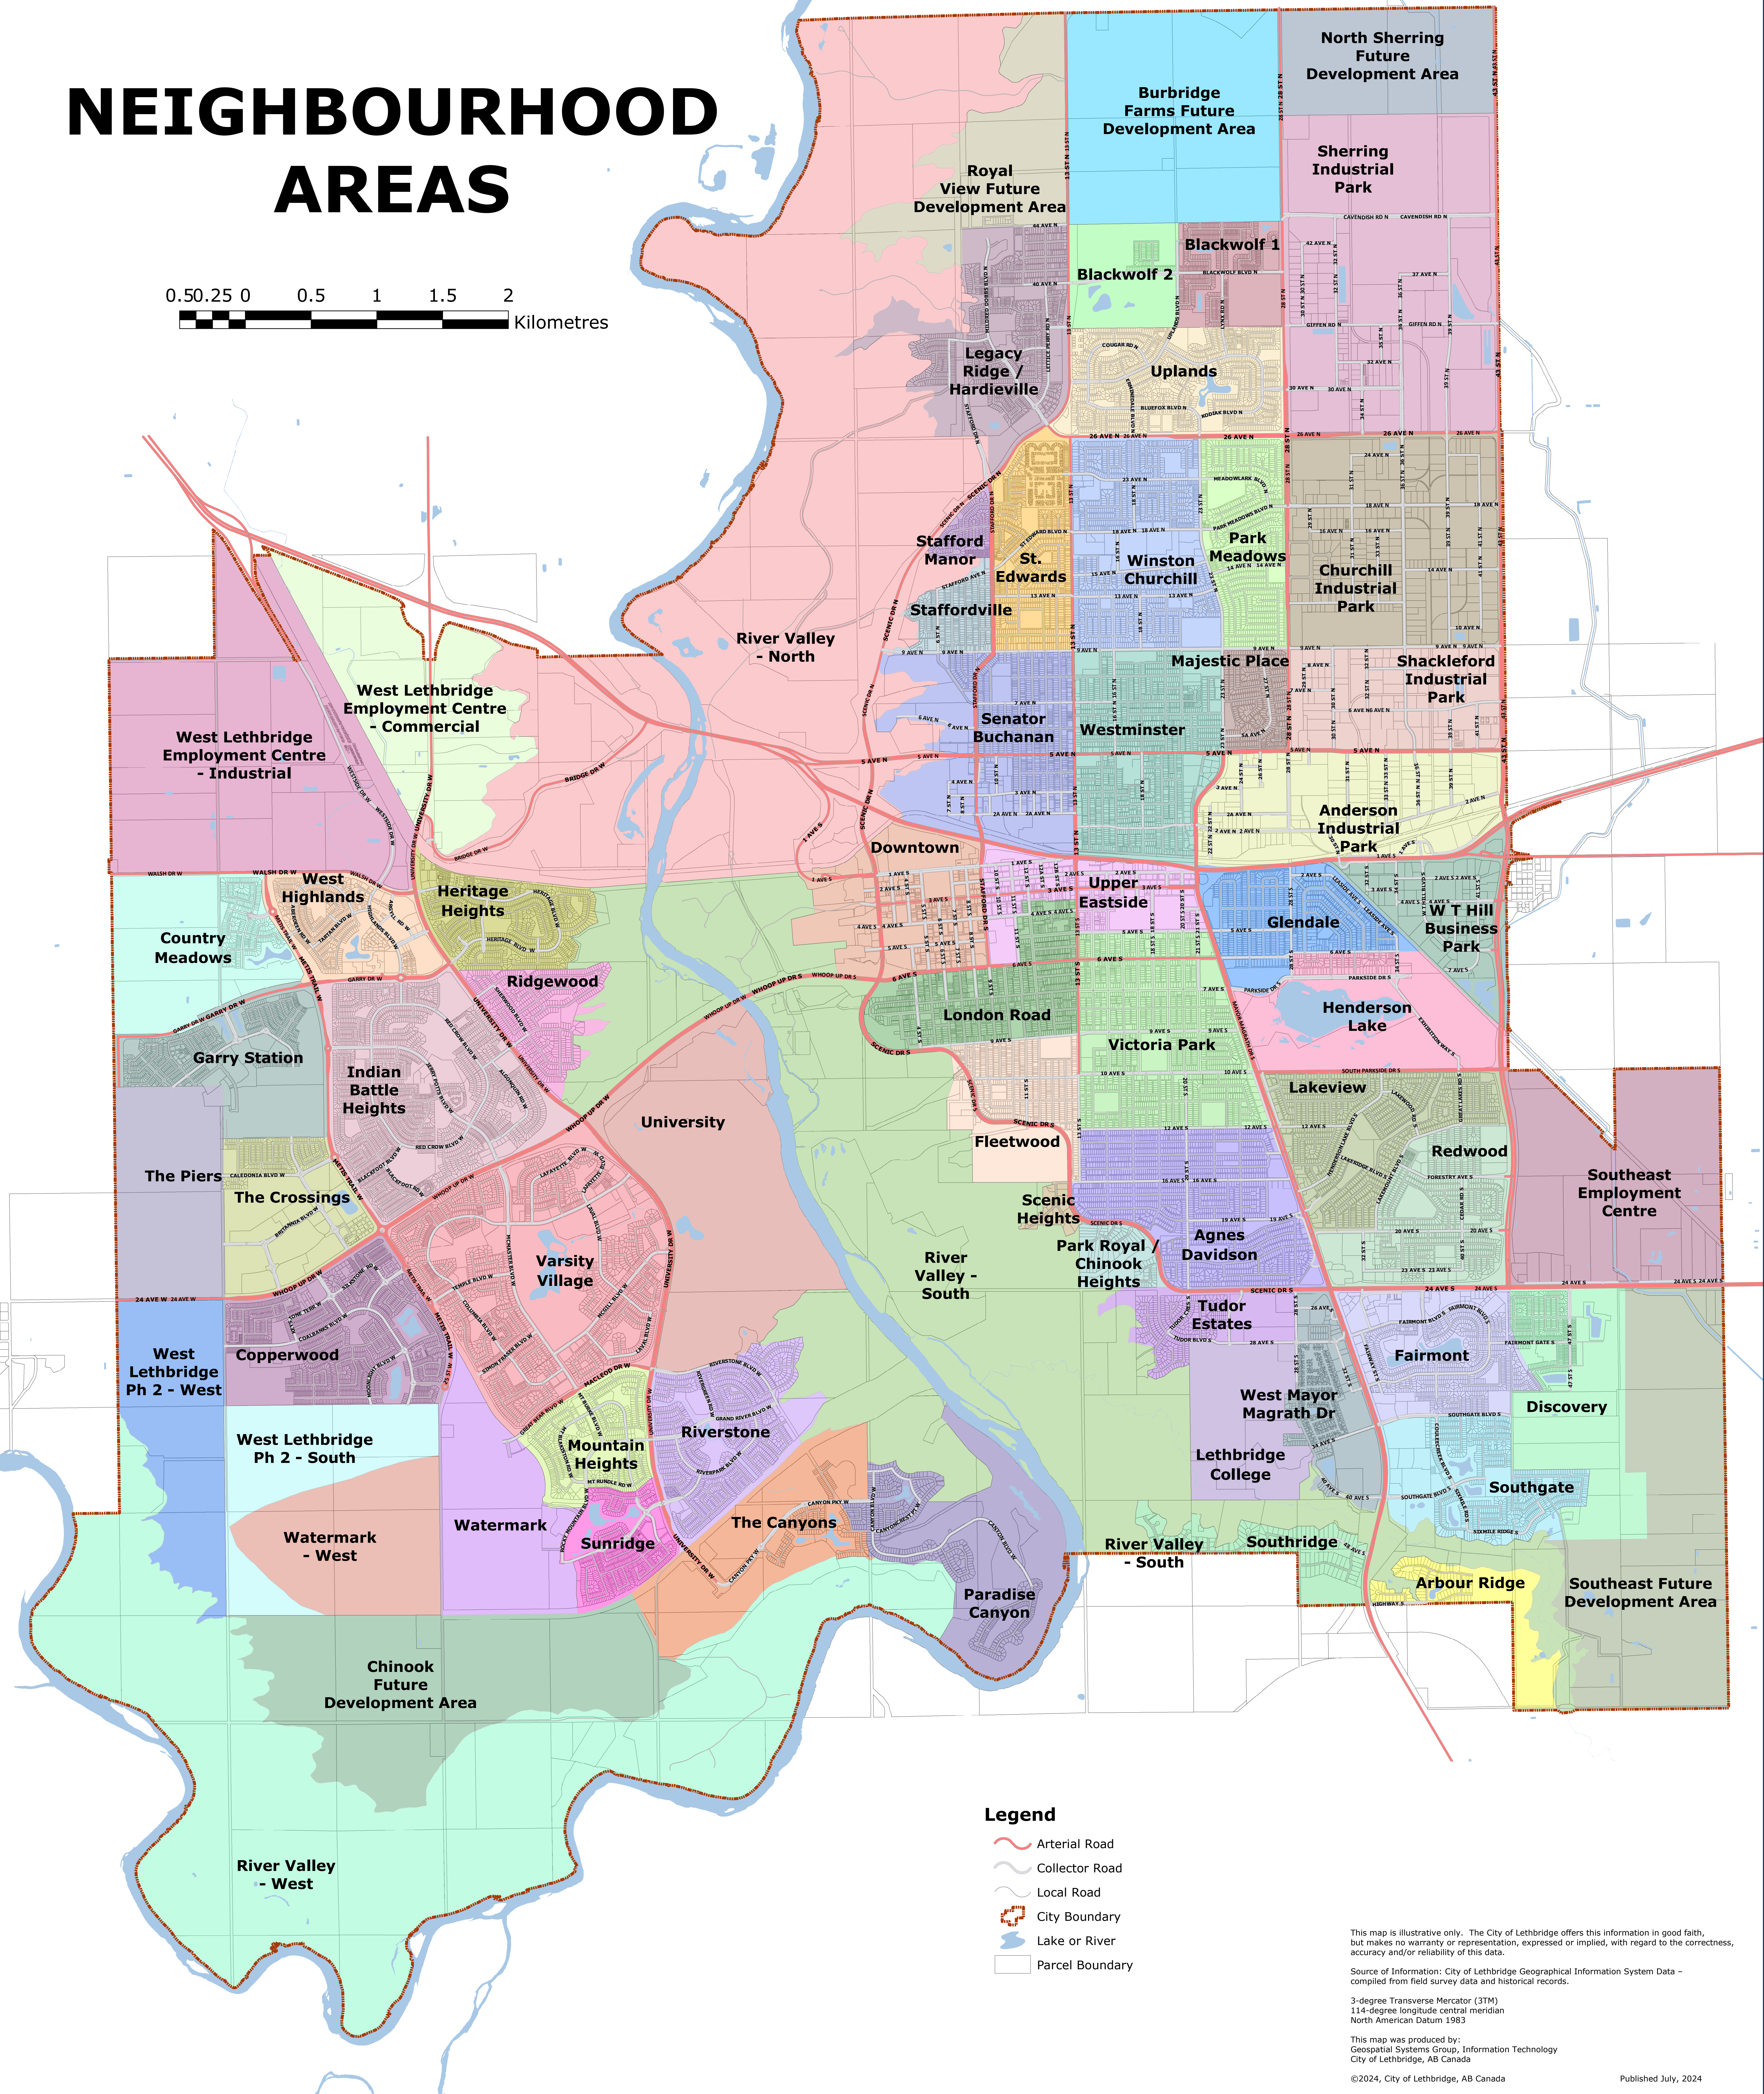

NEIGHBOURHOOD AREAS

- Legend**
- Arterial Road
 - Collector Road
 - Local Road
 - City Boundary
 - Lake or River
 - Parcel Boundary

This map is illustrative only. The City of Lethbridge offers this information in good faith, but makes no warranty or representation, expressed or implied, with regard to the correctness, accuracy and/or reliability of this data.

Source of Information: City of Lethbridge Geographical Information System Data - compiled from field survey data and historical records.

3-degree Transverse Mercator (3TM)
114-degree longitude central meridian
North American Datum 1983

This map was produced by:
Geospatial Systems Group, Information Technology
City of Lethbridge, AB Canada

©2024, City of Lethbridge, AB Canada Published July, 2024